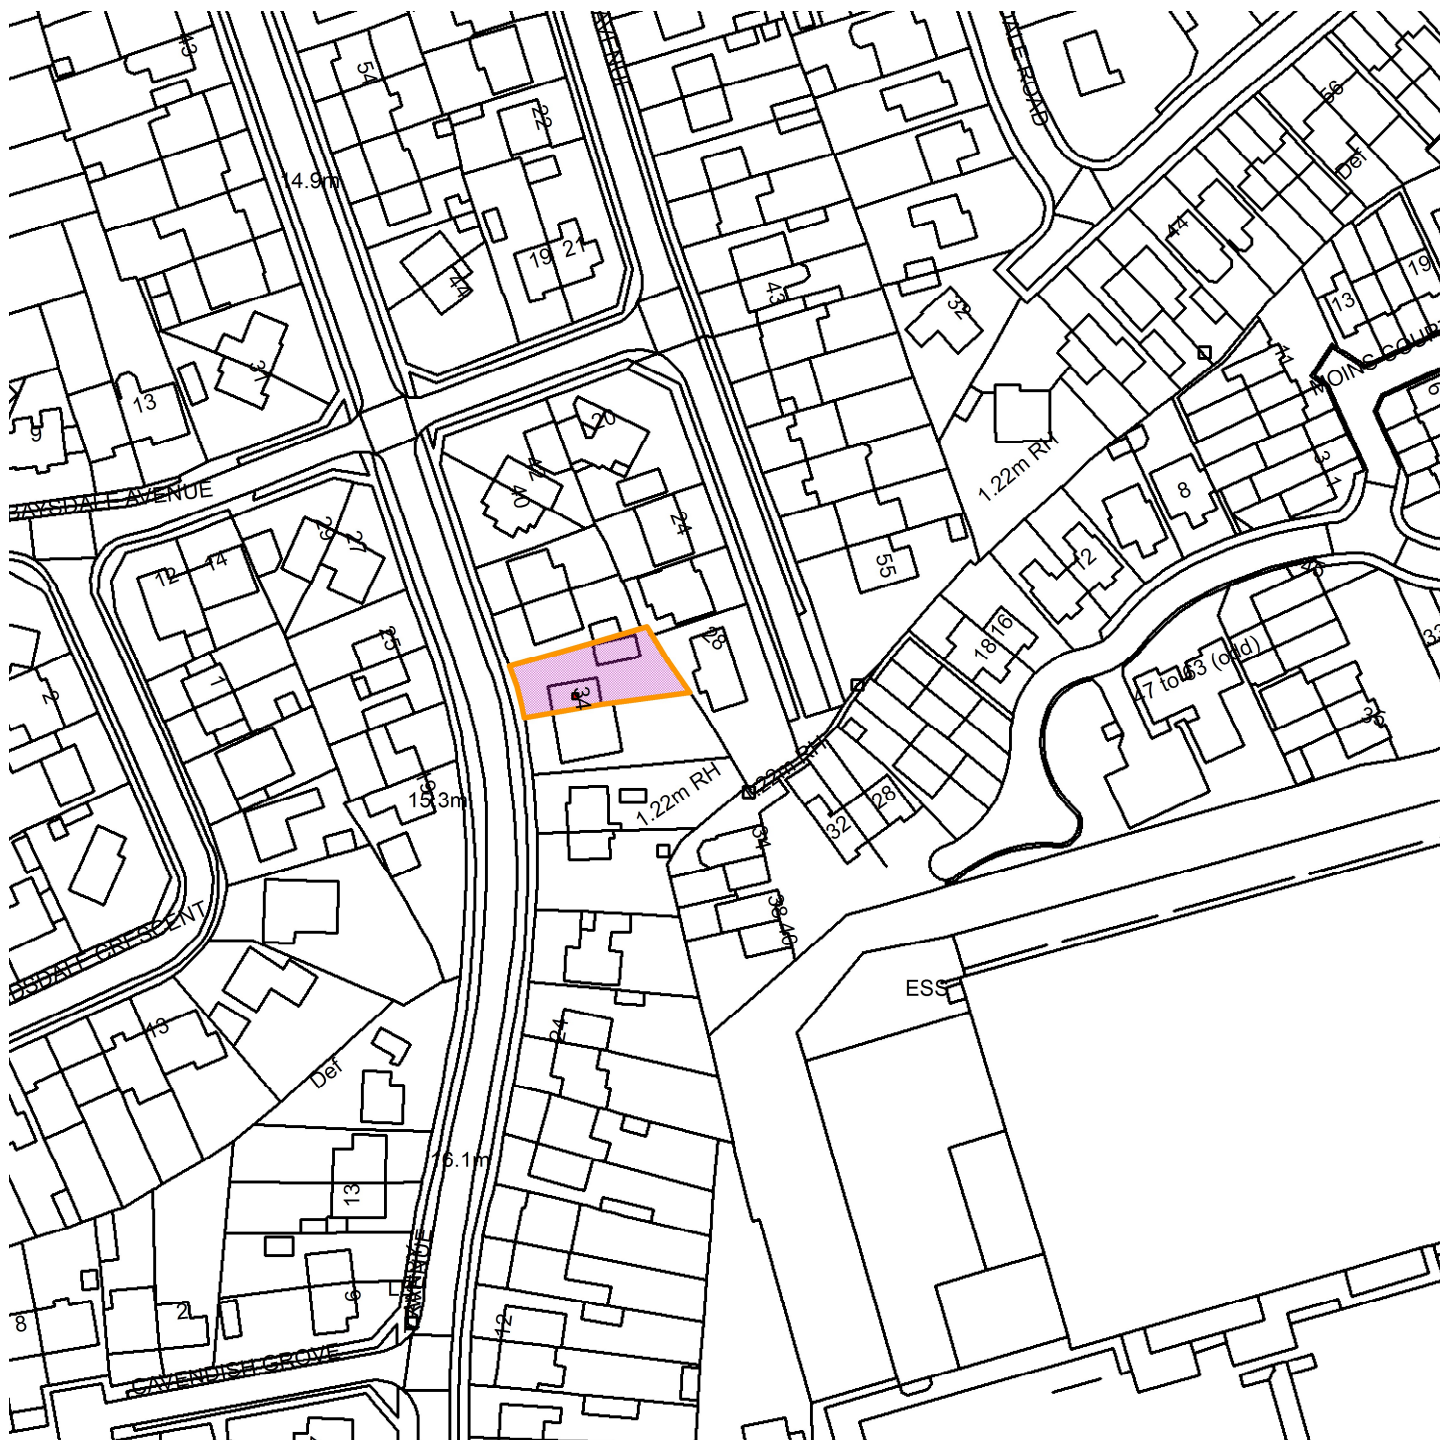

# 24/00121/FUL

## 34 Tranby Avenue, Osbaldwick, YO10 3NB

GIS by ESRI (UK)

Scale : 1:1361

Reproduced from the Ordnance Survey map with the permission of the Controller of Her Majesty's Stationery Office © Crown Copyright 2000.

Unauthorised reproduction infringes Crown Copyright and may lead to prosecution or civil proceedings.

Produced using ESRI (UK)'s MapExplorer 2.0 - <http://www.esriuk.com>

<b>Organisation</b>	City of York Council
<b>Department</b>	Directorate of Place
<b>Comments</b>	Site Location Plan
<b>Date</b>	04 March 2024
<b>SLA Number</b>	Not Set